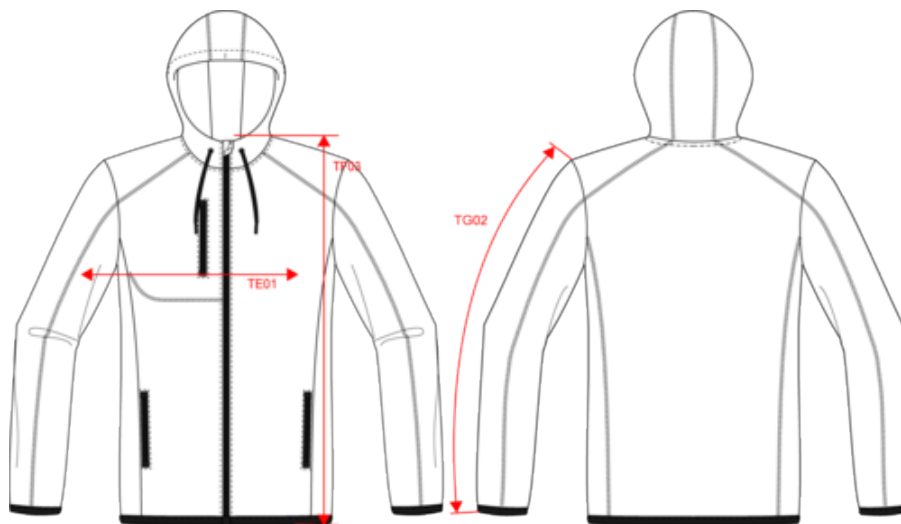

SCHEDA TECNICA_tabella misure

CRR03

Giacca uomo screziata con cappuccio

Dimensioni

Measurements in cm	S	M	L	XL	XXL	3XL	4XL
TE01 - 1/2 chest width at 1.5cm below armhole	51.00	54.00	57.00	60.00	63.00	66.00	69.00
TF03 - Front total height from HSP	69.00	71.00	73.00	75.00	77.00	79.00	81.00
TF09 - Side height	42.00	43.25	44.50	45.75	47.00	48.25	49.50
TG02 - Long sleeve length	65.00	66.50	68.00	69.50	71.00	72.50	74.00

PROFILER
YOUR SPORTSWEAR