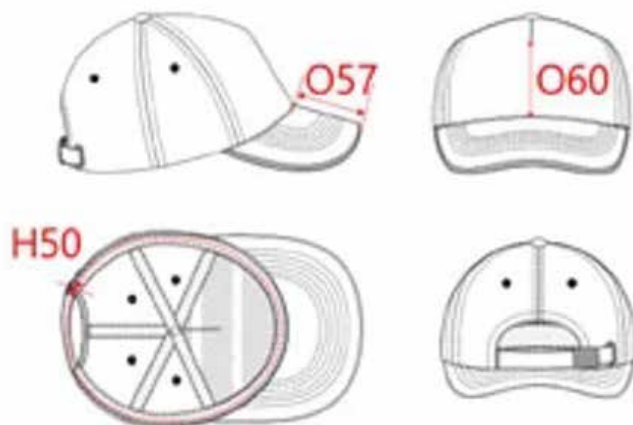

SCHEMA TECNICA_tabella misure

CRR14

Cappellino

Dimensioni

Measurements in cm	U				
H50 - Head measurement	58,00				
O57 - Deep of the peak	7,30				
O60 - Front part print height	8,50				