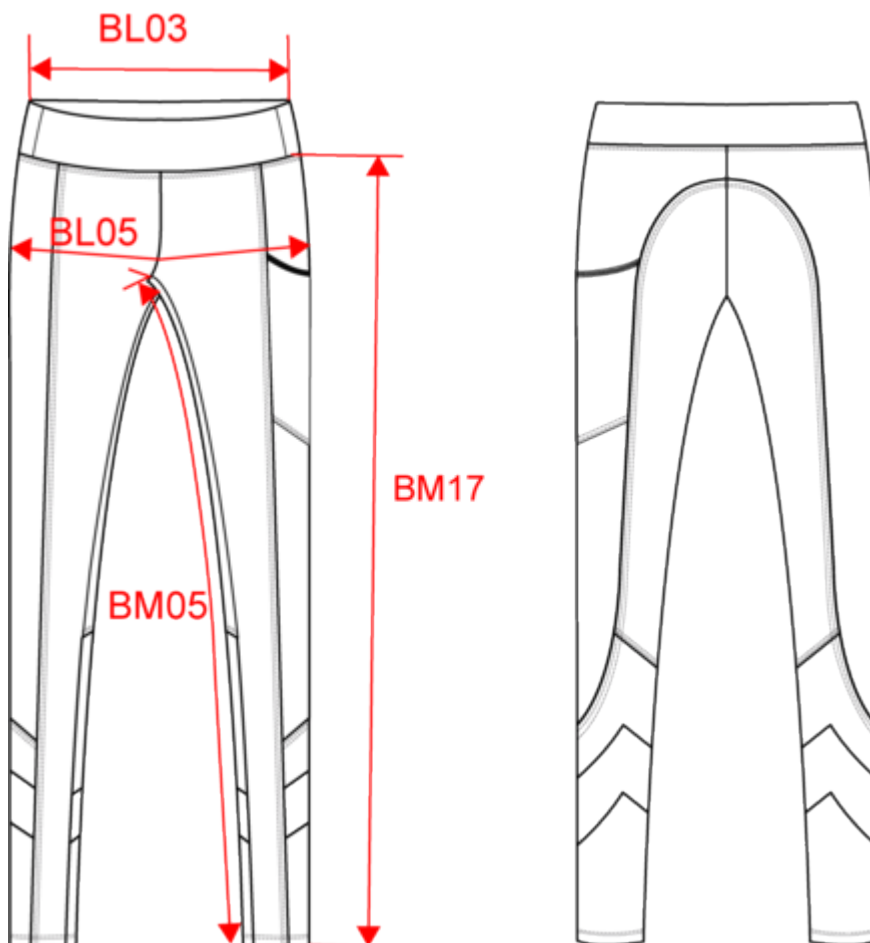

SCHEMA TECNICA_tabella misure

CRR10

Leggins donna

Dimensioni

Measurements in cm	XS	S	M	L	XL
BL03 - 1/2 elasticated waist width relaxed (front over back)	33.00	35.00	37.00	40.00	43.00
BL05 - 1/2 hip width (front waist over back)	34.50	37.50	40.50	43.50	46.50
BM05 - Inseam length	69.50	69.50	69.50	69.50	69.50
BM17 - Side length (waistband excluded)	81.00	81.75	82.50	83.25	84.00

PROFILER
YOUR SPORTSWEAR